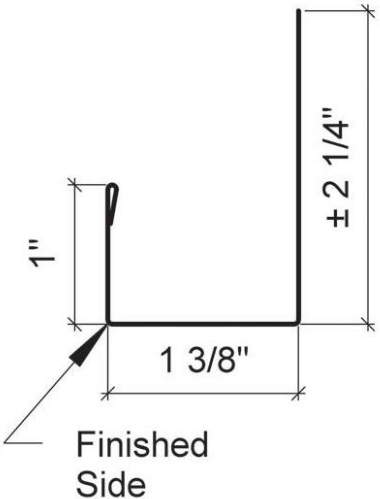

PBR/R

Commercial

Panel Trims

Important Note : All PBR Commercial Panel Trims are made to order and are non-returnable.

Tolerance of 1/8" plus or minus on ALL TRIMS.

ALL TRIMS ARE 10'2" UNLESS OTHERWISE NOTED

PBR Commercial Panel Standard Trims

All Trims are Made to Order and No-Returnable

All Trims are made 10'2" unless noted otherwise

PBR Z Bar 10'2"

26/24ga Non Stocked Trim | No Returns or Exchanges
26ga SKU: PBRZ

PBR Rat Guard 10'2"

26/24ga Non Stocked Trim | No Returns or Exchanges
26ga SKU: PBRRT

PBR J Channel 10'2"

26/24ga Non Stocked Trim | No Returns or Exchanges
26ga SKU: PBRJC

PBR Corner/Rake 10'2"

26/24ga Non Stocked Trim | No Returns or Exchanges
26ga SKU: PBRCO