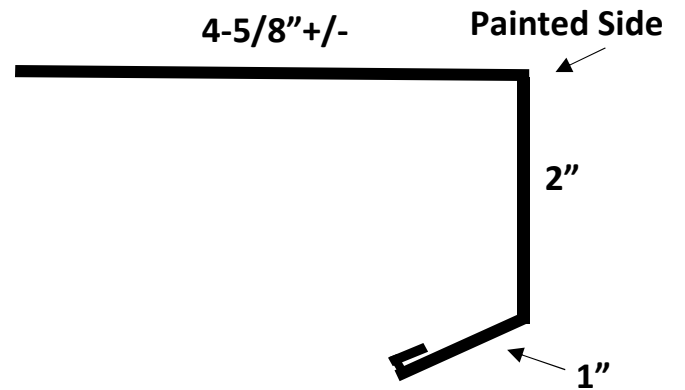

PBR Trims 26ga/24ga

New T-Style Drip Edge 10'

Used for Tear offs or New Construction Roofs

26/24ga Non Stocked Trim | No Returns or Exchanges

1x3 Drip Edge 10'

Used for recovers on shingles or Furring

26/24ga Non Stocked Trim | No Returns or Exchanges

W Valley 10'

26/24ga Non Stocked Trim | No Returns or Exchanges

Fascia 10'

26/24ga Non Stocked Trim | No Returns or Exchanges

PBR Trims 26ga/24ga

Ridge Cap 10'

26/24ga Non Stocked Trim | No Returns or Exchanges