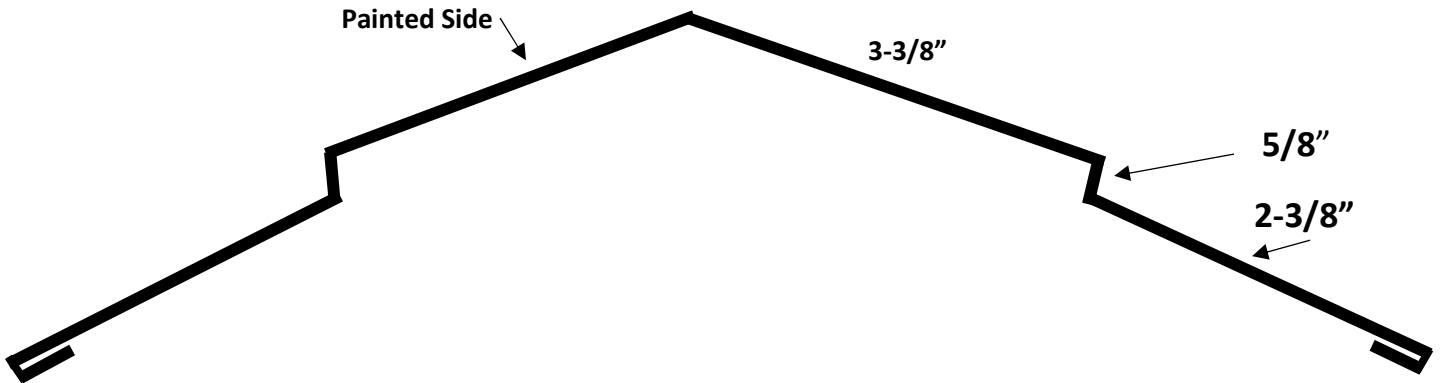

W Valley 10'

26/24ga Non Stocked Trim | No Returns or Exchanges

Fascia 10'

26/24ga Non Stocked Trim | No Returns or Exchanges

PBR Trims 26ga/24ga

Ridge Cap 10'

26/24ga Non Stocked Trim | No Returns or Exchanges