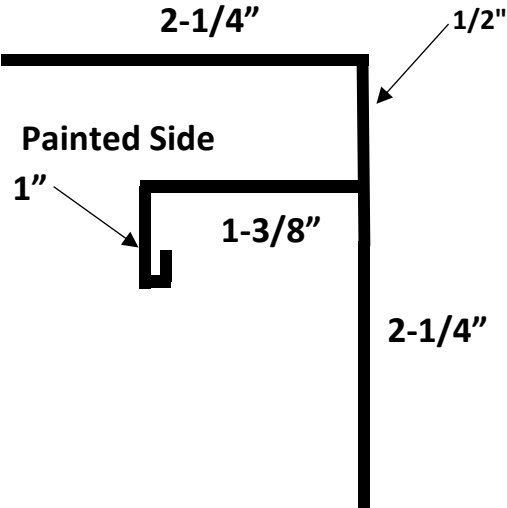

PBR Overhead Door Trim 10'

26/24ga Non Stocked Trim | No Returns or Exchanges
26ga SKU: PBROH**

Pitch Change 10'

26/24ga Non Stocked Trim | No Returns or Exchanges

Gambrel Trim 10'

26/24ga Non Stocked Trim | No Returns or Exchanges

PBR L Base Trim 10'

Non Stocked Trim | No Returns or Exchanges
26ga SKU: PBRLB

PBR Trims 26ga/24ga

PBR 1/2" FJ Channel 10'

Non Stocked Trim | No Returns or Exchanges
26ga SKU: PBRFJ

Snow Guard 10'

26/24ga Non Stocked Trim | No Returns or Exchanges

PBR Side Wall 10'

26/24ga Non Stocked Trim | No Returns or Exchanges
26ga SKU: PBRSW

End/Head Wall 10'

26/24ga Non Stocked Trim | No Returns or Exchanges