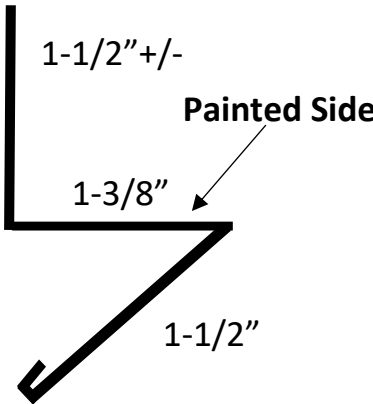

PBR/R

Commercial

Panel Trims

Important Note : All PBR Commercial Panel Trims are made to order and are non-returnable.

Tolerance of 1/8" plus or minus on ALL TRIMS.

ALL TRIMS ARE 10'2" UNLESS OTHERWISE NOTED

PBR Commercial Panel Standard Trims

All Trims are Made to Order and No-Returnable

All Trims are made 10'2" unless noted otherwise

PBR Z Bar 10'2"

26/24ga Non Stocked Trim | No Returns or Exchanges
26ga SKU: PBRZ

PBR Rat Guard 10'2"

26/24ga Non Stocked Trim | No Returns or Exchanges
26ga SKU: PBRRT

PBR J Channel 10'2"

26/24ga Non Stocked Trim | No Returns or Exchanges
26ga SKU: PBRJC

PBR Corner/Rake 10'2"

26/24ga Non Stocked Trim | No Returns or Exchanges
26ga SKU: PBRCO