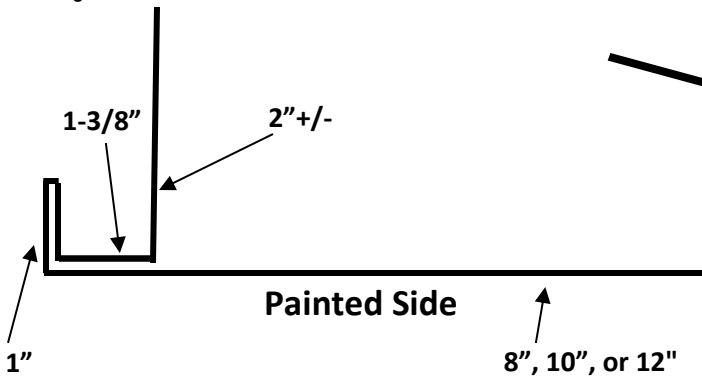

PBR Overhead Door Trim 10'

26/24ga Non Stocked Trim | No Returns or Exchanges
26ga SKU: PBROH**