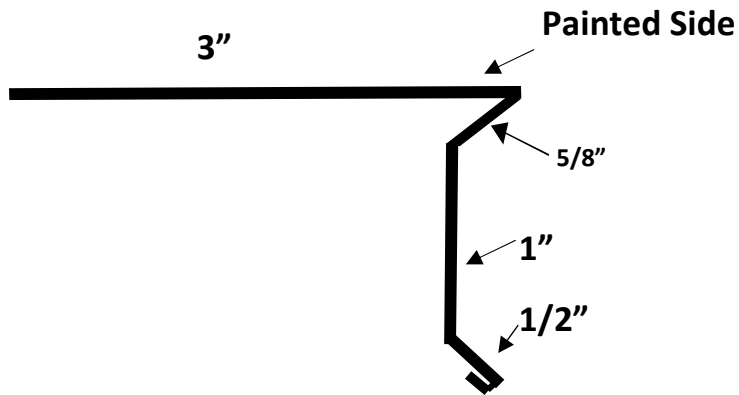

PBR Trims 26ga/24ga

New T-Style Drip Edge 10'

Used for Tear offs or New Construction Roofs

26/24ga Non Stocked Trim | No Returns or Exchanges