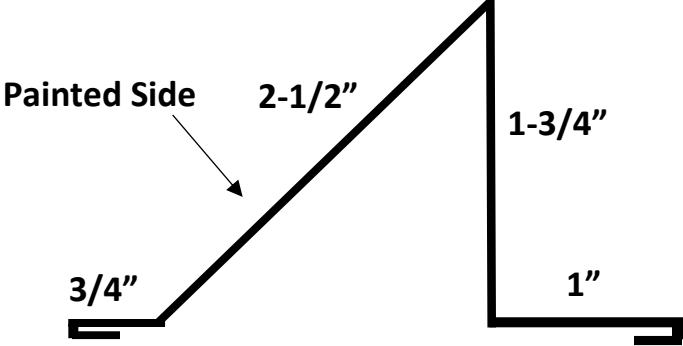

PBR L Base Trim 10'

Non Stocked Trim | No Returns or Exchanges
26ga SKU: PBRLB

PBR Trims 26ga/24ga

PBR 1/2" FJ Channel 10'

Non Stocked Trim | No Returns or Exchanges
26ga SKU: PBRFJ

Snow Guard 10'

26/24ga Non Stocked Trim | No Returns or Exchanges

PBR Side Wall 10'

26/24ga Non Stocked Trim | No Returns or Exchanges
26ga SKU: PBRSW

End/Head Wall 10'

26/24ga Non Stocked Trim | No Returns or Exchanges