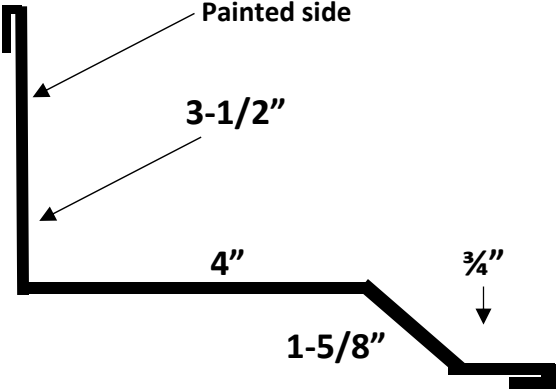

PBR Overhead Door Trim 10'

26/24ga Non Stocked Trim | No Returns or Exchanges
26ga SKU: PBROH**

Pitch Change 10'

26/24ga Non Stocked Trim | No Returns or Exchanges

Gambrel Trim 10'

26/24ga Non Stocked Trim | No Returns or Exchanges

PBR L Base Trim 10'

Non Stocked Trim | No Returns or Exchanges
26ga SKU: PBRLB

PBR Trims 26ga/24ga

PBR 1/2" FJ Channel 10'

Non Stocked Trim | No Returns or Exchanges
26ga SKU: PBRFJ

Snow Guard 10'

26/24ga Non Stocked Trim | No Returns or Exchanges

PBR Side Wall 10'

26/24ga Non Stocked Trim | No Returns or Exchanges
26ga SKU: PBRSW

End/Head Wall 10'

26/24ga Non Stocked Trim | No Returns or Exchanges