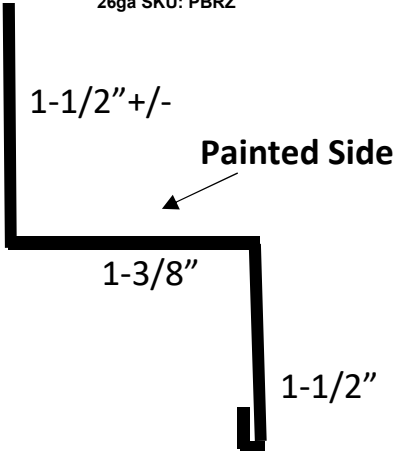

PBR/R

Commercial

Panel Trims

Important Note : All PBR Commercial Panel Trims are made to order and are non-returnable.

Tolerance of 1/8" plus or minus on ALL TRIMS.

ALL TRIMS ARE 10'2" UNLESS OTHERWISE NOTED

PBR Commercial Panel Standard Trims

All Trims are Made to Order and No-Returnable

All Trims are made 10'2" unless noted otherwise

PBR Z Bar 10'2"

26/24ga Non Stocked Trim | No Returns or Exchanges
26ga SKU: PBRZ