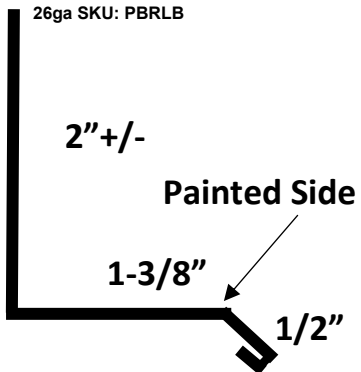

W Valley 10'

26/24ga Non Stocked Trim | No Returns or Exchanges

Fascia 10'

26/24ga Non Stocked Trim | No Returns or Exchanges

PBR Trims 26ga/24ga

Ridge Cap 10'

26/24ga Non Stocked Trim | No Returns or Exchanges

PBR Overhead Door Trim 10'

26/24ga Non Stocked Trim | No Returns or Exchanges
26ga SKU: PBROH**

Pitch Change 10'

26/24ga Non Stocked Trim | No Returns or Exchanges

Gambrel Trim 10'

26/24ga Non Stocked Trim | No Returns or Exchanges

PBR L Base Trim 10'

Non Stocked Trim | No Returns or Exchanges
26ga SKU: PBRLB

PBR Trims 26ga/24ga

PBR 1/2" FJ Channel 10'

Non Stocked Trim | No Returns or Exchanges
26ga SKU: PBRFJ

Snow Guard 10'

26/24ga Non Stocked Trim | No Returns or Exchanges