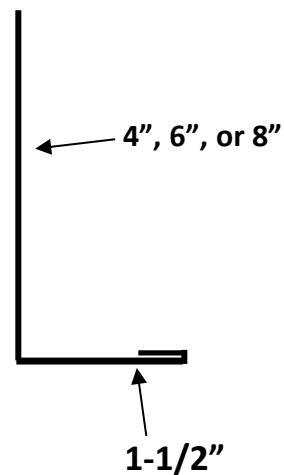

PBR Commercial Panel Standard Trims

All Trims are Made to Order and No-Returnable

All Trims are made 10'2" unless noted otherwise

PBR Z Bar 10'2"

26/24ga Non Stocked Trim | No Returns or Exchanges
26ga SKU: PBRZ

PBR Rat Guard 10'2"

26/24ga Non Stocked Trim | No Returns or Exchanges
26ga SKU: PBRRT

PBR J Channel 10'2"

26/24ga Non Stocked Trim | No Returns or Exchanges
26ga SKU: PBRJC

PBR Corner/Rake 10'2"

26/24ga Non Stocked Trim | No Returns or Exchanges
26ga SKU: PBRCO

PBR Trims 26ga/24ga

New T-Style Drip Edge 10'

Used for Tear offs or New Construction Roofs

26/24ga Non Stocked Trim | No Returns or Exchanges

1x3 Drip Edge 10'

Used for recovers on shingles or Furring

26/24ga Non Stocked Trim | No Returns or Exchanges

W Valley 10'

26/24ga Non Stocked Trim | No Returns or Exchanges

Fascia 10'

26/24ga Non Stocked Trim | No Returns or Exchanges

PBR Trims 26ga/24ga

Ridge Cap 10'

26/24ga Non Stocked Trim | No Returns or Exchanges