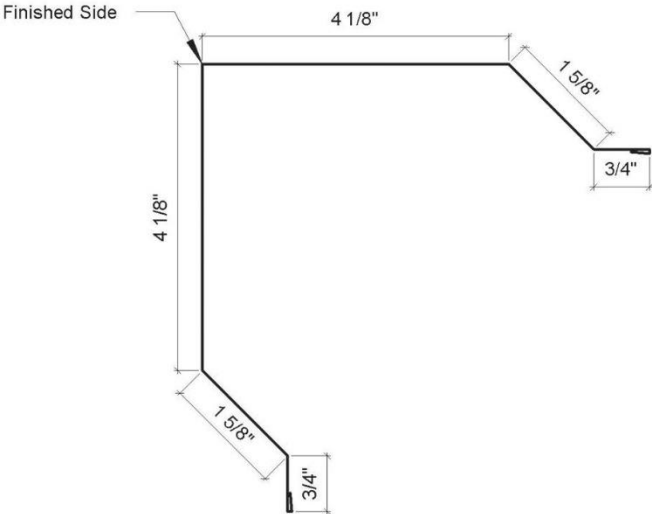

PBR/R

Commercial

Panel Trims

Important Note : All PBR Commercial Panel Trims are made to order and are non-returnable.

Tolerance of 1/8" plus or minus on ALL TRIMS.

ALL TRIMS ARE 10'2" UNLESS OTHERWISE NOTED

PBR Commercial Panel Standard Trims

All Trims are Made to Order and No-Returnable

All Trims are made 10'2" unless noted otherwise

PBR Z Bar 10'2"

26/24ga Non Stocked Trim | No Returns or Exchanges
26ga SKU: PBRZ

PBR Rat Guard 10'2"

26/24ga Non Stocked Trim | No Returns or Exchanges
26ga SKU: PBRRT

PBR J Channel 10'2"

26/24ga Non Stocked Trim | No Returns or Exchanges
26ga SKU: PBRJC

PBR Corner/Rake 10'2"

26/24ga Non Stocked Trim | No Returns or Exchanges
26ga SKU: PBRCO